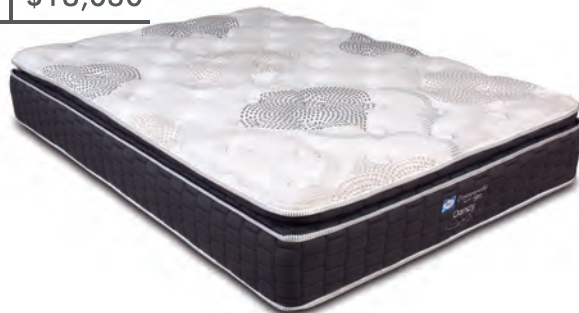

Storm

Nogal

Ginger

COLCHON IMPERIUM

Individual	\$6,455
Matrimonial	\$8,276
Queen Size	\$9,518
King Size	\$12,910

COLCHON BERMONT

Individual	\$7,404
Matrimonial	\$9,492
Queen Size	\$10,917
King Size	\$14,807

Tu descanso merece un...

Posturepedic

www.sealy.com.mx

COLCHON DANDY

Individual	\$9,118
Matrimonial	\$11,558
Queen Size	\$13,290
King Size	\$18,030

COLCHON RUGBY

Individual	\$11,886
Matrimonial	\$15,238
Queen Size	\$17,523
King Size	\$23,772