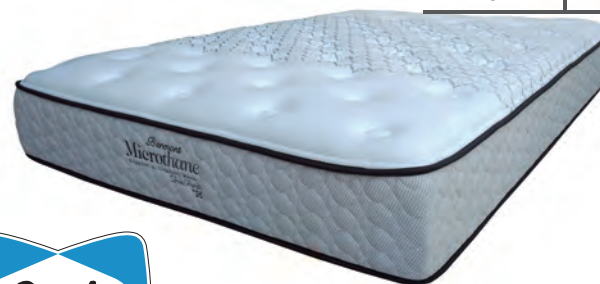

Storm

Nogal

Ginger

COLCHON IMPERIUM

Individual	\$6,455
Matrimonial	\$8,276
Queen Size	\$9,518
King Size	\$12,910

COLCHON BERMONT

Individual	\$7,404
Matrimonial	\$9,492
Queen Size	\$10,917
King Size	\$14,807

Tu descanso merece un...

Posturepedic

www.sealy.com.mx

COLCHON DANDY

Individual	\$9,118
Matrimonial	\$11,558
Queen Size	\$13,290
King Size	\$18,030

COLCHON RUGBY

Individual	\$11,886
Matrimonial	\$15,238
Queen Size	\$17,523
King Size	\$23,772